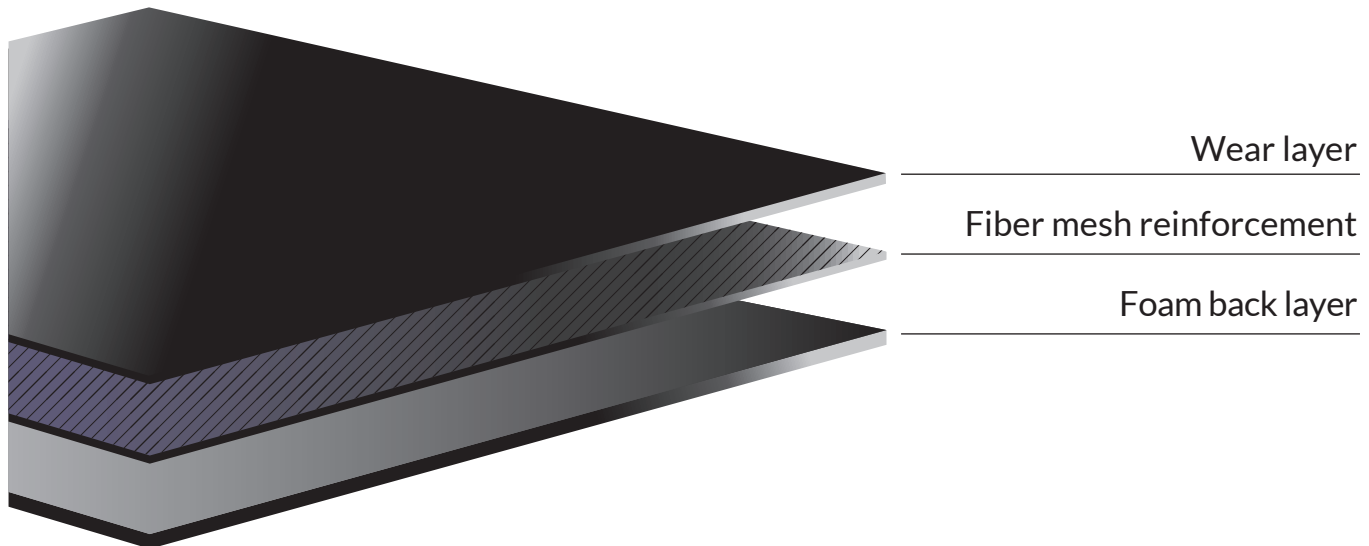

BALLARE

Black - FLOB0001
White - FLOB0008
Grey - FLOB0004

An all-purpose floor perfect for events, stage and dance

Ballare is an all-purpose floor suited to meet the widest variety of needs in entertainment production. A durable matte floor available in a variety of colors, Ballare is easy to install for special events, durable enough for many stage applications and provides a good all-around surface for dance studios and rehearsal spaces. Also available in a high-gloss finish for even greater visual impact!

SPECIFICATIONS		FEATURES / BENEFITS
Finish	Matte or Gloss	All purpose floor for a variety of environments
Emboss	Smooth	Lay flat, easy installation
Thickness	2.0 mm (0.079 in)	Available in colors and gloss finishes
Wear Layer	0.35 mm	Permanent or temporary installation adhesives
Width	2.0 m (78 in)	Recommended for: Special events, theatre, and trade shows
Roll Length	25 m (82 ft)	
Weight	65 Kg (143 lbs) / roll 0.4 lbs / sq ft	Also available: Brown (FLOB0002), Green (FLOB0003), Lt Blue (FLOB0005), Gloss Black (FLOB0020), Gloss White (FLOB0021), Gloss Red (FLOB0023)