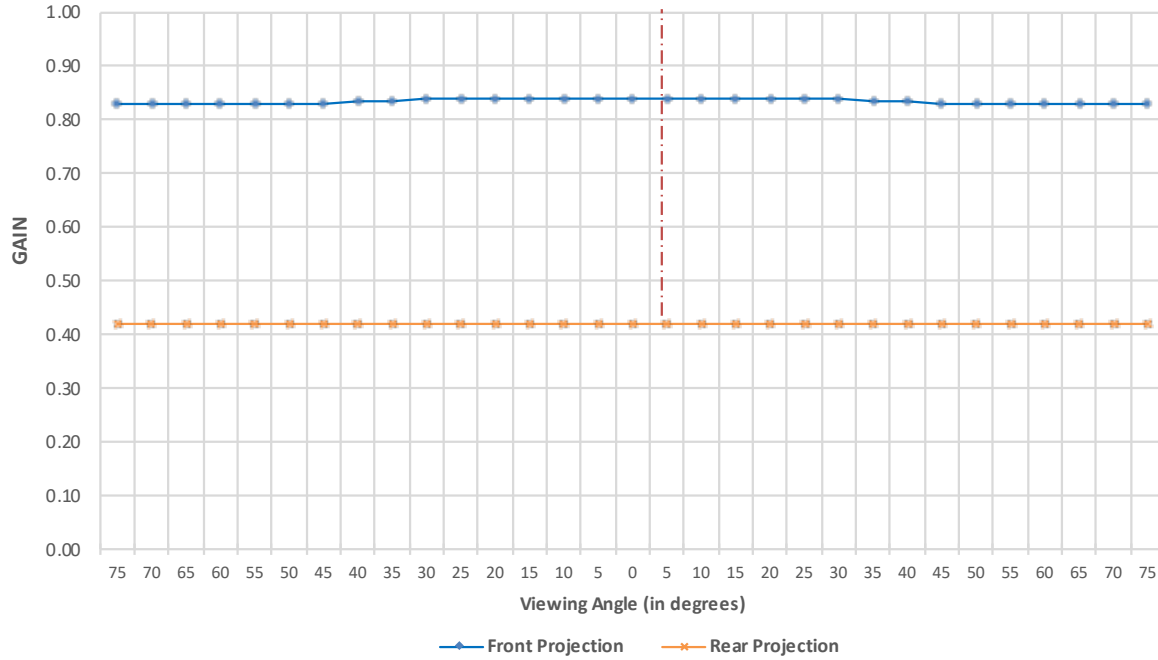

Milk White 115 Projection Screen - 94in

Front Proj: Gain at 90° = 0.84 Viewing Angle = > 150 deg.°
 Rear Proj: Gain at 90° = 0.42 Viewing Angle = > 150 deg.°

Color	Neutral White
Opacity	Translucent
Width	94in wide, ultrasonic welded seams for larger sizes.
Thickness	12 mil, 0.012 in
Material	100% PVC
Gain (Front)	0.84
Gain (Rear)	0.42
FR	IFR NFPA 701 CA 19 DIN 4102-B1 M2